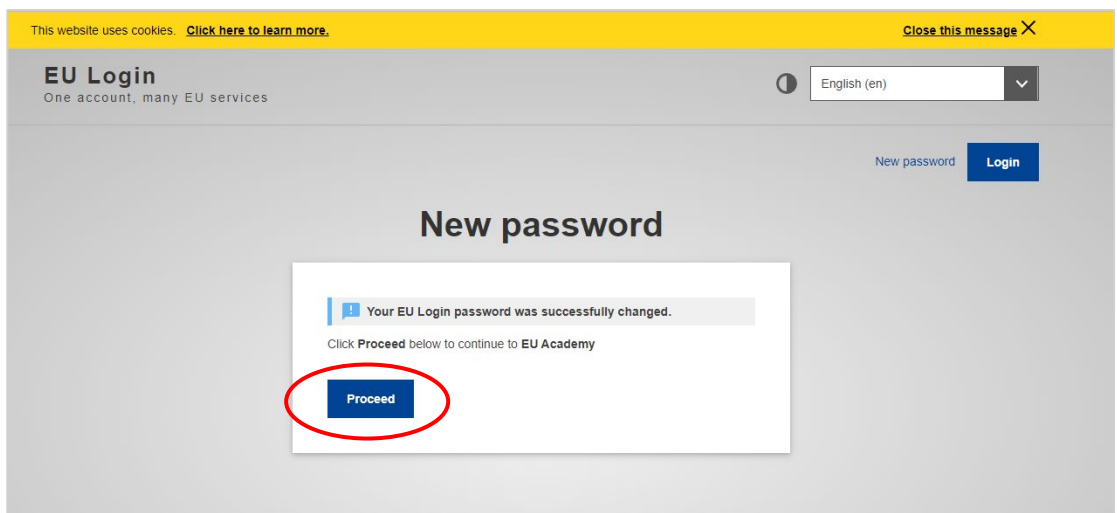

1 – CREA TU CUENTA EN EU LOGIN

<https://academy.europa.eu/courses/welcome-to-the-eu-academy?lang=es>

The screenshot shows the course page for 'Welcome to the EU Academy'. At the top, there is a yellow navigation bar with the 'eu|academy' logo, a search bar containing '¿Qué quieres aprender hoy?', and a user account menu with 'Acceder' and 'Es' (Spanish) options. The main content area features the course title, a duration of 'Menos de una hora', and a 'Novato' (Beginner) level indicator. A description of the course is provided, along with a 'Go to course' button and a 3.9/5 star rating. A red circle highlights the 'Acceder' button in the top right corner.

RELLENA TUS DATOS Y CREA TU CUENTA.

Puedes cambiar a castellano usando las opciones de idioma de la esquina superior derecha

The screenshot shows the 'EU Login' 'Create an account' form. At the top, there is a cookie notice and a language dropdown menu set to 'English (en)'. The form includes fields for 'First name', 'Last name', 'E-mail', and 'Confirm e-mail', along with an 'E-mail language' dropdown menu. A checkbox for the privacy statement is present, and the 'Create an account' button is circled in red. The 'Login' button is also visible in the top right corner.

RECIBIRÁS UN EMAIL PARA ACTIVAR TU CONTRASEÑA

2 - CREA TU CONTRASEÑA Y GUÁRDALA EN UN LUGAR SEGURO PARA FUTUROS USOS

3 - EN EU ACADEMY, ÚNETE A LA COMUNIDAD OLS

<https://academy.europa.eu/local/euacademy/pages/course/community-overview.php?title=learn-a-new-language>