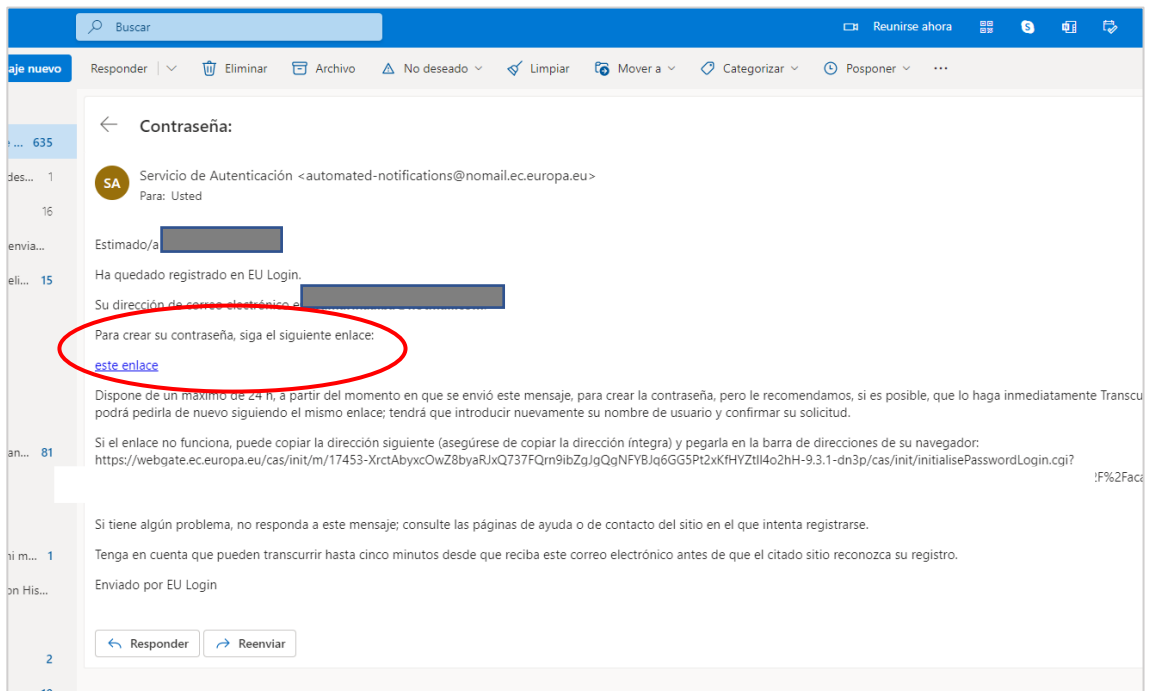

RECIBIRÁS UN EMAIL PARA ACTIVAR TU CONTRASEÑA