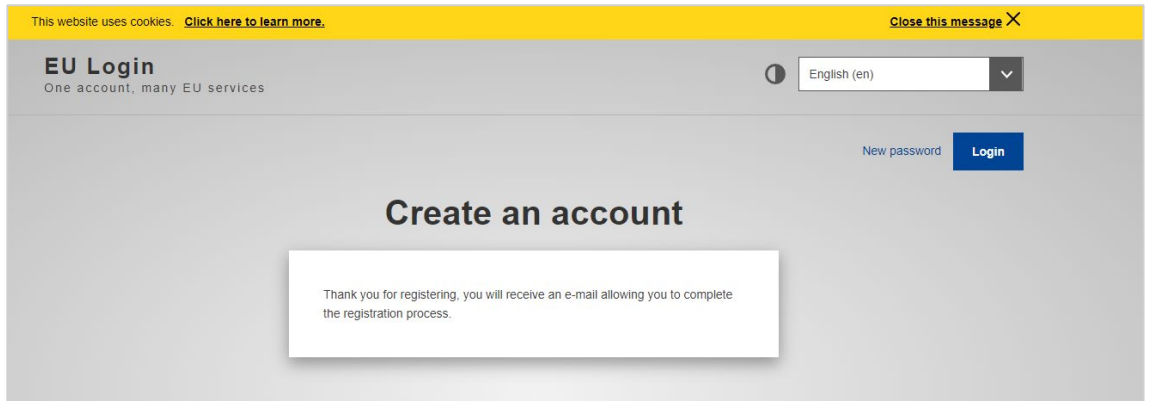

1 – CREA TU CUENTA EN EU LOGIN

<https://academy.europa.eu/courses/welcome-to-the-eu-academy?lang=es>

The screenshot shows the course page for 'Welcome to the EU Academy'. At the top, there is a yellow navigation bar with the 'eu|academy' logo, a search bar containing '¿Qué quieres aprender hoy?', and a user account menu with 'Acceder' and 'Es' (Spanish) options. The main content area features the course title, a duration of 'Menos de una hora', and a 'Novato' (Beginner) level indicator. A description of the course is provided, along with a 'Go to course' button and a 3.9/5 star rating. A red circle highlights the 'Acceder' button in the top right corner.

RELLENA TUS DATOS Y CREA TU CUENTA.

Puedes cambiar a castellano usando las opciones de idioma de la esquina superior derecha

The screenshot shows the 'EU Login' 'Create an account' form. At the top, there is a cookie notice and a language dropdown menu set to 'English (en)'. The form includes fields for 'First name', 'Last name', 'E-mail', and 'Confirm e-mail', along with an 'E-mail language' dropdown menu. A checkbox for the privacy statement is present, and the 'Create an account' button is circled in red. The 'Login' button is also visible in the top right corner.