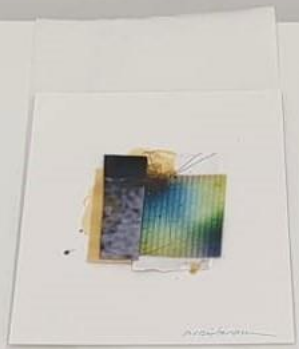

Small informational card below the vertical abstract art strip.

Small white label with text below the artwork.

Small white label with text below the artwork.

Small white label with text below the artwork.

Small white label with text below the artwork.

Small white label with text below the artwork.

Small white label with text, likely an artist or title label.

Small white label with text, likely an artist or title label.

Small white label with text, likely an artist or title label.

Small white label with text, likely an artist or title label.

Small white label with text, likely an artist or title label.

Abstract color transitions

Abstract blue-toned images

Abstract color gradients

Structural diagrams and photos

Geometric color patterns

XXXX, Maria Martin  
 Abstract artwork featuring a landscape with a blue sky, a white path, and a purple and pink ground.