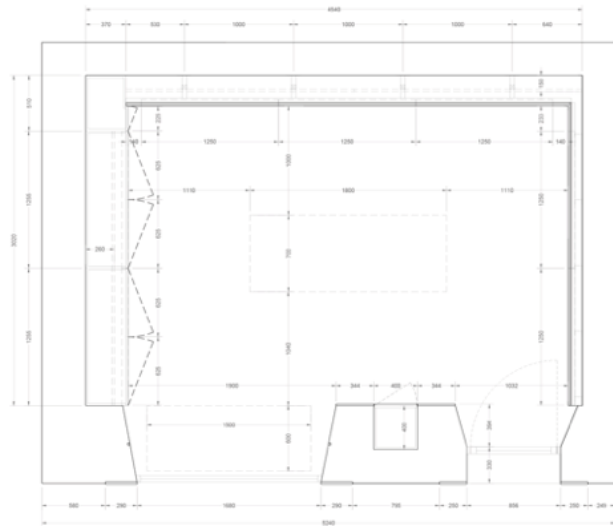

TECHNICAL DRAWINGS _EXECUTION PROJECT

Project	HAWKERS ROMA	Scale	A3 1:25 (1:100)	Client	Culdesac™
File	03.2	Date	July 2017	Author	Hawkers
	Sección BB y CC				

CULDESAC

X

HAWKERS

CULDESAC

X

HAWKERS