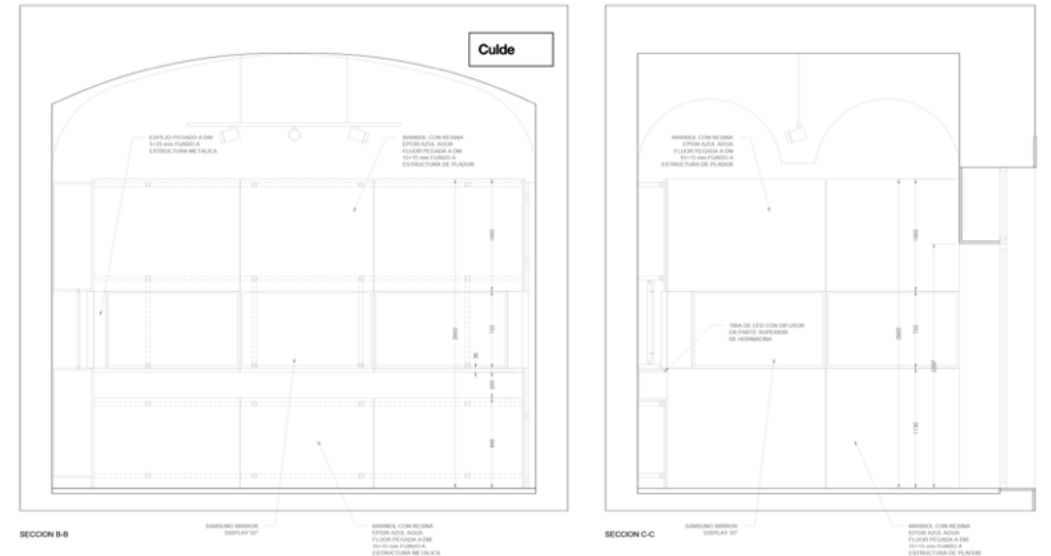

TECHNICAL DRAWINGS _EXECUTION PROJECT

Project	HAWKERS ROMA	Scale	A3 1:25 (1:100)	Client	Culdesac™
File	03.2	Date	July 2017	Author	Hawkers
	Sección BB y CC				

CULDESAC

X

HAWKERS

CULDESAC

X

HAWKERS