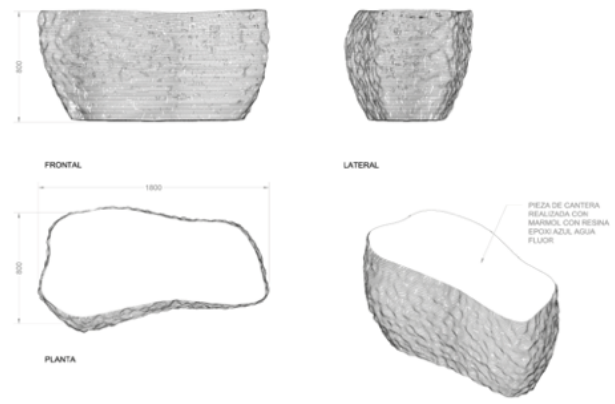

HAWKERS
ROMA STORE CONCEPT

— by —
eSac™

CULDESAC

X

HAWKERS

CULDESAC

X

HAWKERS

TECHNICAL DRAWINGS _EXECUTION PROJECT

Project	HAWKERS ROMA	Scale	A3 1:25 (1:100)	Client	Culdesac™
File	03.2	Date	July 2017	Author	Hawkers
	Sección BB y CC				

CULDESAC

X

HAWKERS

CULDESAC

X

HAWKERS