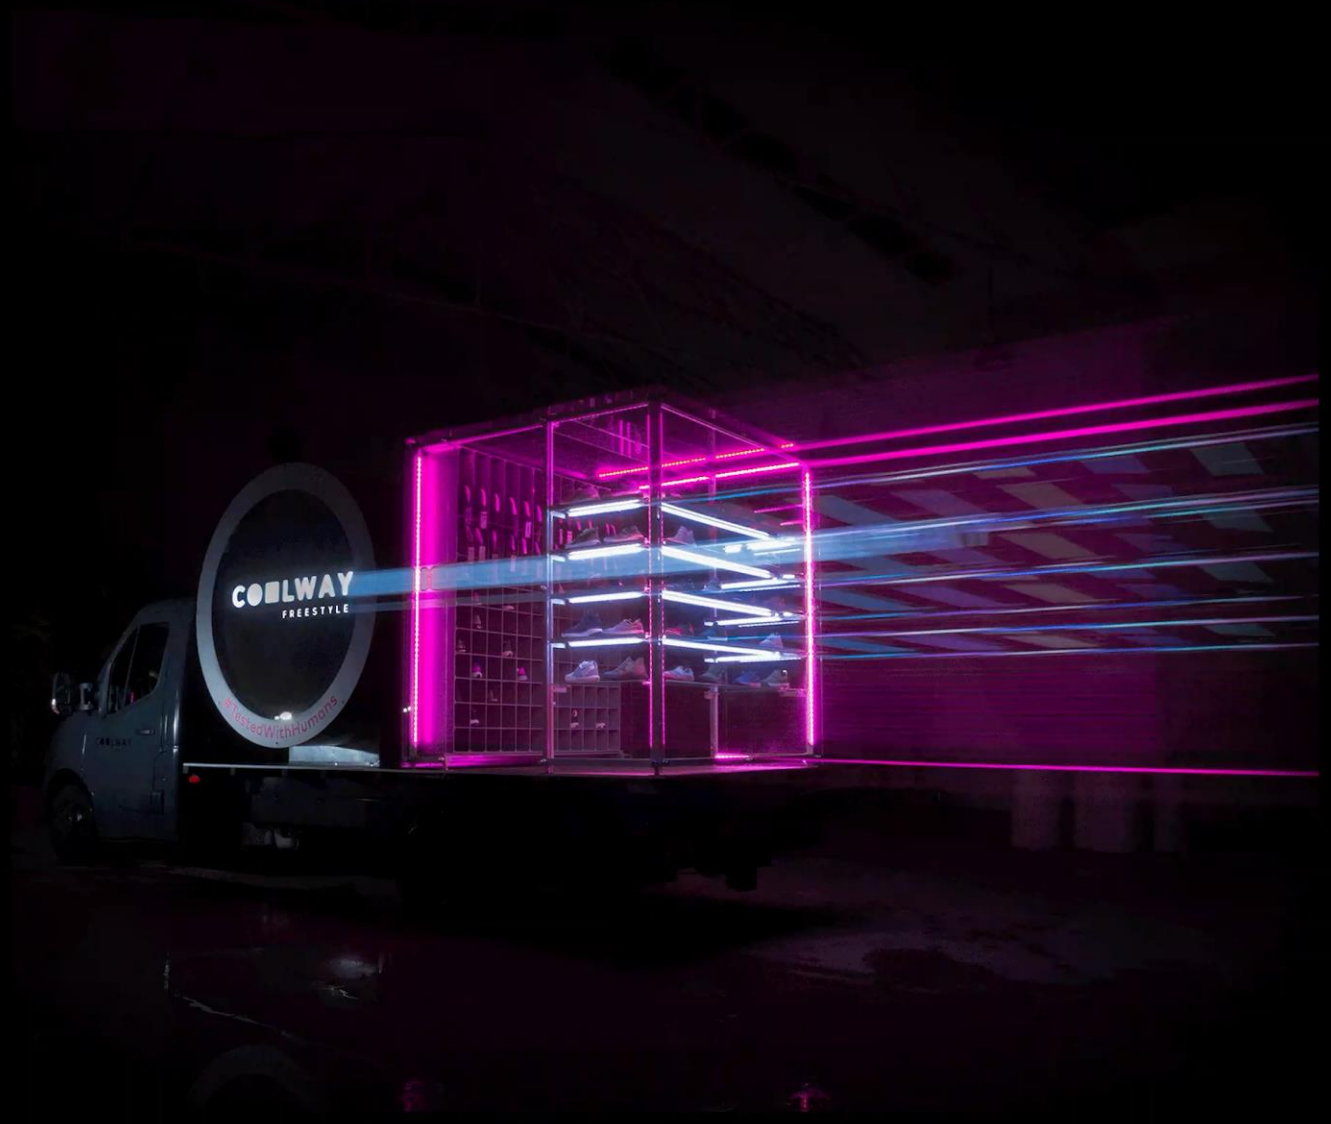

CULDESAC

X

COOLWAY