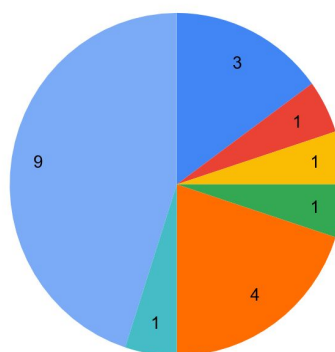

## BA Business administration international mobility statistics

Updated: 29/05/2020

Source: AIRE – International Exchange Programmes Office

All programs

Erasmus outgoing

Sicue outgoing

Erasmus internships outgoing

Destination countries (2012-2020)

- Germany
- Belgium
- Bulgaria
- Spain
- France
- Finland
- Netherlands
- Hungary
- Ireland
- Italy
- Poland
- United Kingdom
- Czech Republic

Destination countries (2013-2014)

- Belgium
- Bulgaria
- Hungary
- Poland
- Czech Republic

Destination countries (2014-2015)

- Germany
- Belgium
- Spain
- France
- Poland
- United Kingdom
- Czech Republic

Destination countries (2015-2016)