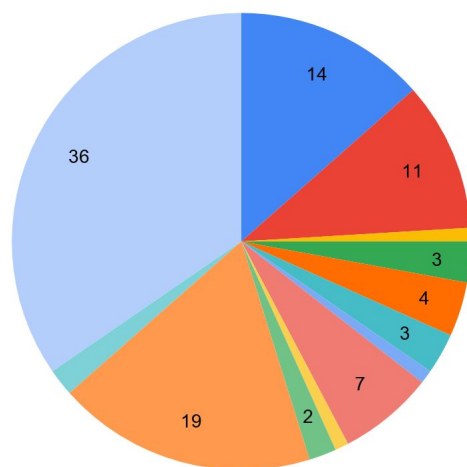

## BA Business administration international mobility statistics

Updated: 29/05/2020

Source: AIRE – International Exchange Programmes Office

All programs

Erasmus outgoing

Sicue outgoing

Erasmus internships outgoing

Destination countries (2012-2020)

- Germany
- Belgium
- Bulgaria
- Spain
- France
- Finland
- Netherlands
- Hungary
- Ireland
- Italy
- Poland
- United Kingdom
- Czech Republic

Destination countries (2013-2014)

- Belgium
- Bulgaria
- Hungary
- Poland
- Czech Republic

Destination countries (2014-2015)

- Germany
- Belgium
- Spain
- France
- Poland
- United Kingdom
- Czech Republic

Destination countries (2015-2016)

- Germany
- Belgium
- Spain
- Hungary
- Poland
- Ireland
- Czech Republic

Destination countries (2016-2017)

- Germany
- Belgium
- Spain
- Hungary
- Poland
- Ireland
- Czech Republic

Destination countries (2017-2018)