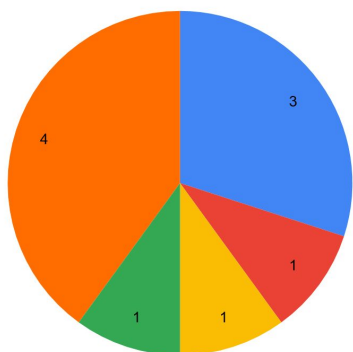

## BA Business administration international mobility statistics

Updated: 29/05/2020

Source: AIRE – International Exchange Programmes Office

All programs

Erasmus outgoing

Sicue outgoing

Erasmus internships outgoing

Destination countries (2012-2020)

- Germany
- Belgium
- Bulgaria
- Spain
- France
- Finland
- Netherlands
- Hungary
- Ireland
- Italy
- Poland
- United Kingdom
- Czech Republic

Destination countries (2013-2014)