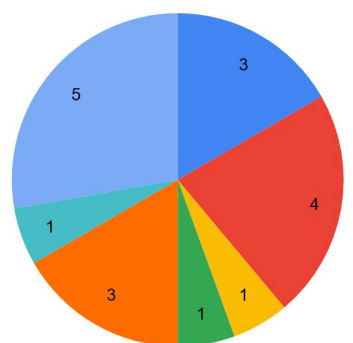

## BA Business administration international mobility statistics

Updated: 29/05/2020

Source: AIRE – International Exchange Programmes Office

All programs

Erasmus outgoing

Sicue outgoing

Erasmus internships outgoing

Destination countries (2012-2020)

- Germany
- Belgium
- Bulgaria
- Spain
- France
- Finland
- Netherlands
- Hungary
- Ireland
- Italy
- Poland
- United Kingdom
- Czech Republic

Destination countries (2013-2014)

- Belgium
- Bulgaria
- Hungary
- Poland
- Czech Republic

Destination countries (2014-2015)

- Germany
- Belgium
- Spain
- France
- Poland
- United Kingdom
- Czech Republic

Destination countries (2015-2016)