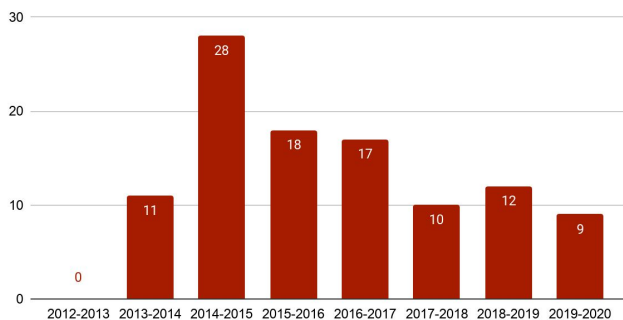

## BA Business administration international mobility statistics

Updated: 29/05/2020

Source: AIRE – International Exchange Programmes Office

All programs

Erasmus outgoing

Sicue outgoing

Erasmus internships outgoing

Destination countries (2012-2020)

- Germany
- Belgium
- Bulgaria
- Spain
- France
- Finland
- Netherlands
- Hungary
- Ireland
- Italy
- Poland
- United Kingdom
- Czech Republic

Destination countries (2013-2014)